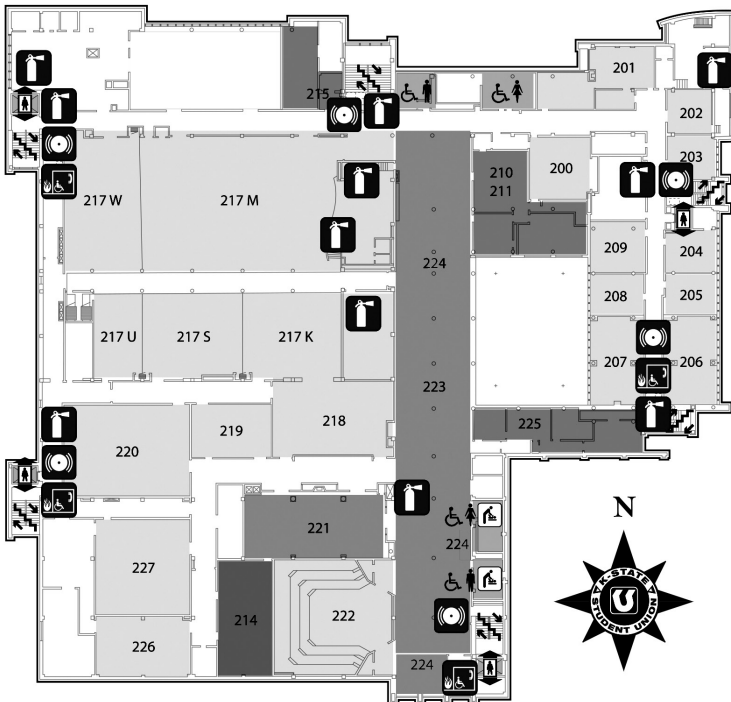

Yearbook Copy Writing | **Room 227**

11:10 a.m. - 12:40 p.m. **1A/2A DIVISION & 3A/4A DIVISION**

Contests | **Room Assignment**

News Writing | **Big 12 Room**

Cutline Writing | **Room 206**

Yearbook Sports Writing | **Room 207**

Editorial Writing | **Room 227**

LOUNGE AREAS	
Cat's Pause Lounge	221
Second Floor Concourse	223
MEETING SPACES	
Big 12 Room	222
Cottonwood Room	218
Director's Conference Room	200
Flint Hills Room	220
Grand Ballroom (Main, West, K, S, & U)	217
Konza Room	201
Room 202	202
Room 203	203
Room 204	204
Room 205	205
Room 206	206
Room 207	207
Room 208	208
Room 209	209
Room 226	226
Room 227	227
Sunflower Room	219

Food Options
 Our renovated food court has several options for lunch and is located on the first floor.

Adviser Hospitality Room
 TBA