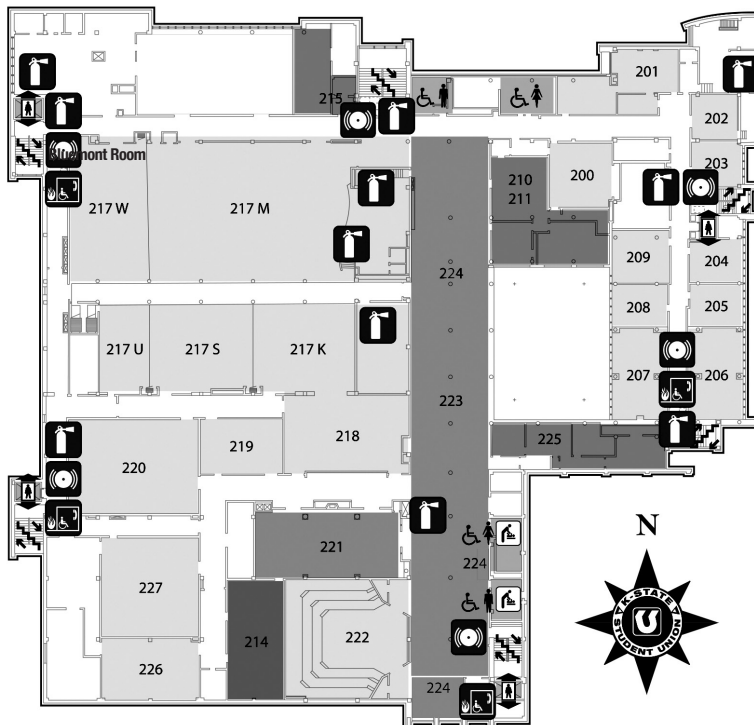

8:00 a.m. - 8:45 a.m. Registration
 Outside Ballroom Main/West
 Second floor - K-State Student Union

9:00 a.m. - 9:20 a.m. Opening Session
 Union Ballroom Main/West

9:30 a.m. - 11:00 a.m. **1A/2A DIVISION & 3A/4A DIVISION**

Contests | **Room Assignment**
 Sports Writing | **Big 12 Room**
 Editing | **Room 206**
 Feature Writing | **Room 207**
 Editorial Cartoon | **Room 209**
 Yearbook Copy Writing | **Room 227**

11:10 a.m. - 12:40 p.m. **1A/2A DIVISION & 3A/4A DIVISION**

Contests | **Room Assignment**
 News Writing | **Big 12 Room**
 Outline Writing | **Room 206**
 Yearbook Sports Writing | **Room 207**
 Editorial Writing | **Room 227**

**Adviser
 Hospitality Room
 Bluemont Room**

KSPA Adviser Meeting
 at 9:30.

Food Options in Union

Subway-Panda Express
 Chick-Fil-A-Qdoba
 Just Salads-JP's Grill
 Call Hall Ice Cream

LOUNGE AREAS	
Cat's Pause Lounge	221
Second Floor Concourse	223
MEETING SPACES	
Big 12 Room	222
Cottonwood Room	218
Director's Conference Room	200
Flint Hills Room	220
Grand Ballroom (Main, West, K, S, & U)	217
Konza Room	201
Room 202	202
Room 203	203
Room 204	204
Room 205	205
Room 206	206
Room 207	207
Room 208	208
Room 209	209
Room 226	226
Room 227	227
Sunflower Room	219