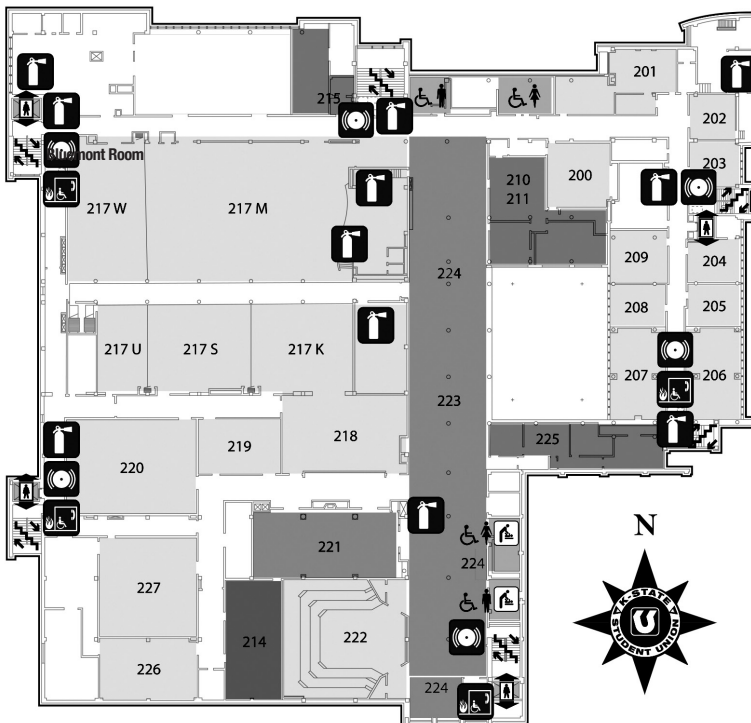

Food Options in Union

Subway-Panda Express
Chick-Fil-A-Qdoba
Union Kitchen-JP's Grill
Call Hall Ice Cream

LOUNGE AREAS

Cat's Pause Lounge	221
Second Floor Concourse	223

MEETING SPACES

Big 12 Room	222
Cottonwood Room	218
Director's Conference Room	200
Flint Hills Room	220
Grand Ballroom (Main, West, K, S, & U)	217
Konza Room	201
Room 202	202
Room 203	203
Room 204	204
Room 205	205
Room 206	206
Room 207	207
Room 208	208
Room 209	209
Room 226	226
Room 227	227
Sunflower Room	219